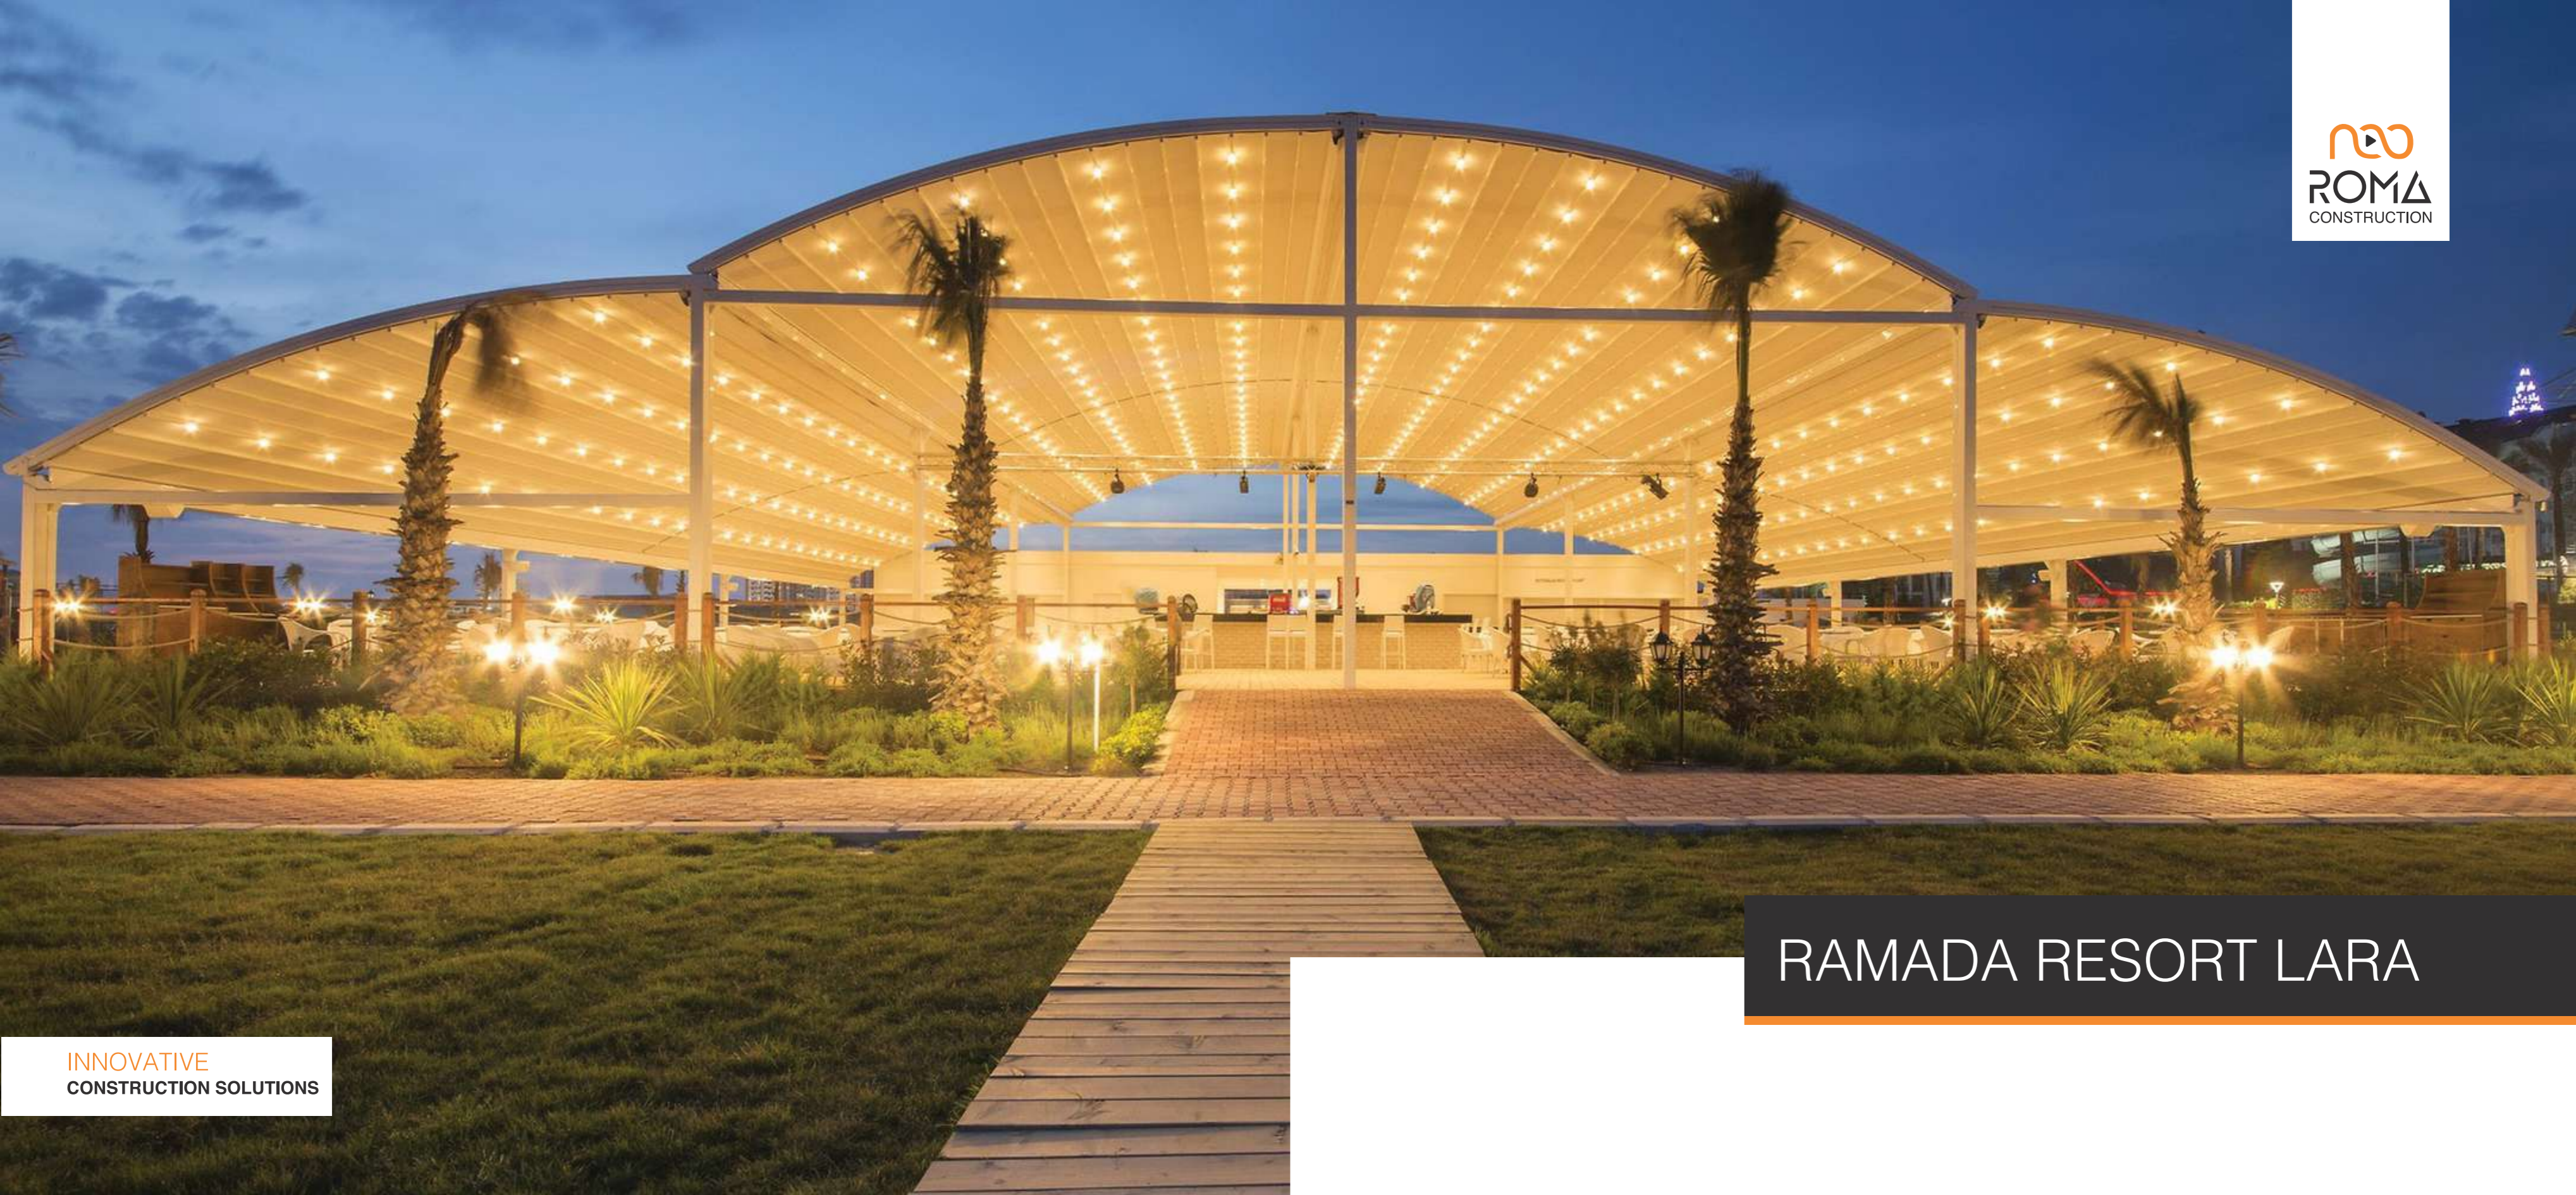

WYNDHAM GARDEN LARA

INNOVATIVE
CONSTRUCTION SOLUTIONS

WYNDHAM GARDEN LARA

ROMA
CONSTRUCTION

Wyndham Garden Lara otelinde sahil düzenlemesi ve havuz projesine ait uygulamalar yapılmıştır.

In the Wyndham Garden Lara Hotel, the beach and pool arrangement has been successfully delivered.