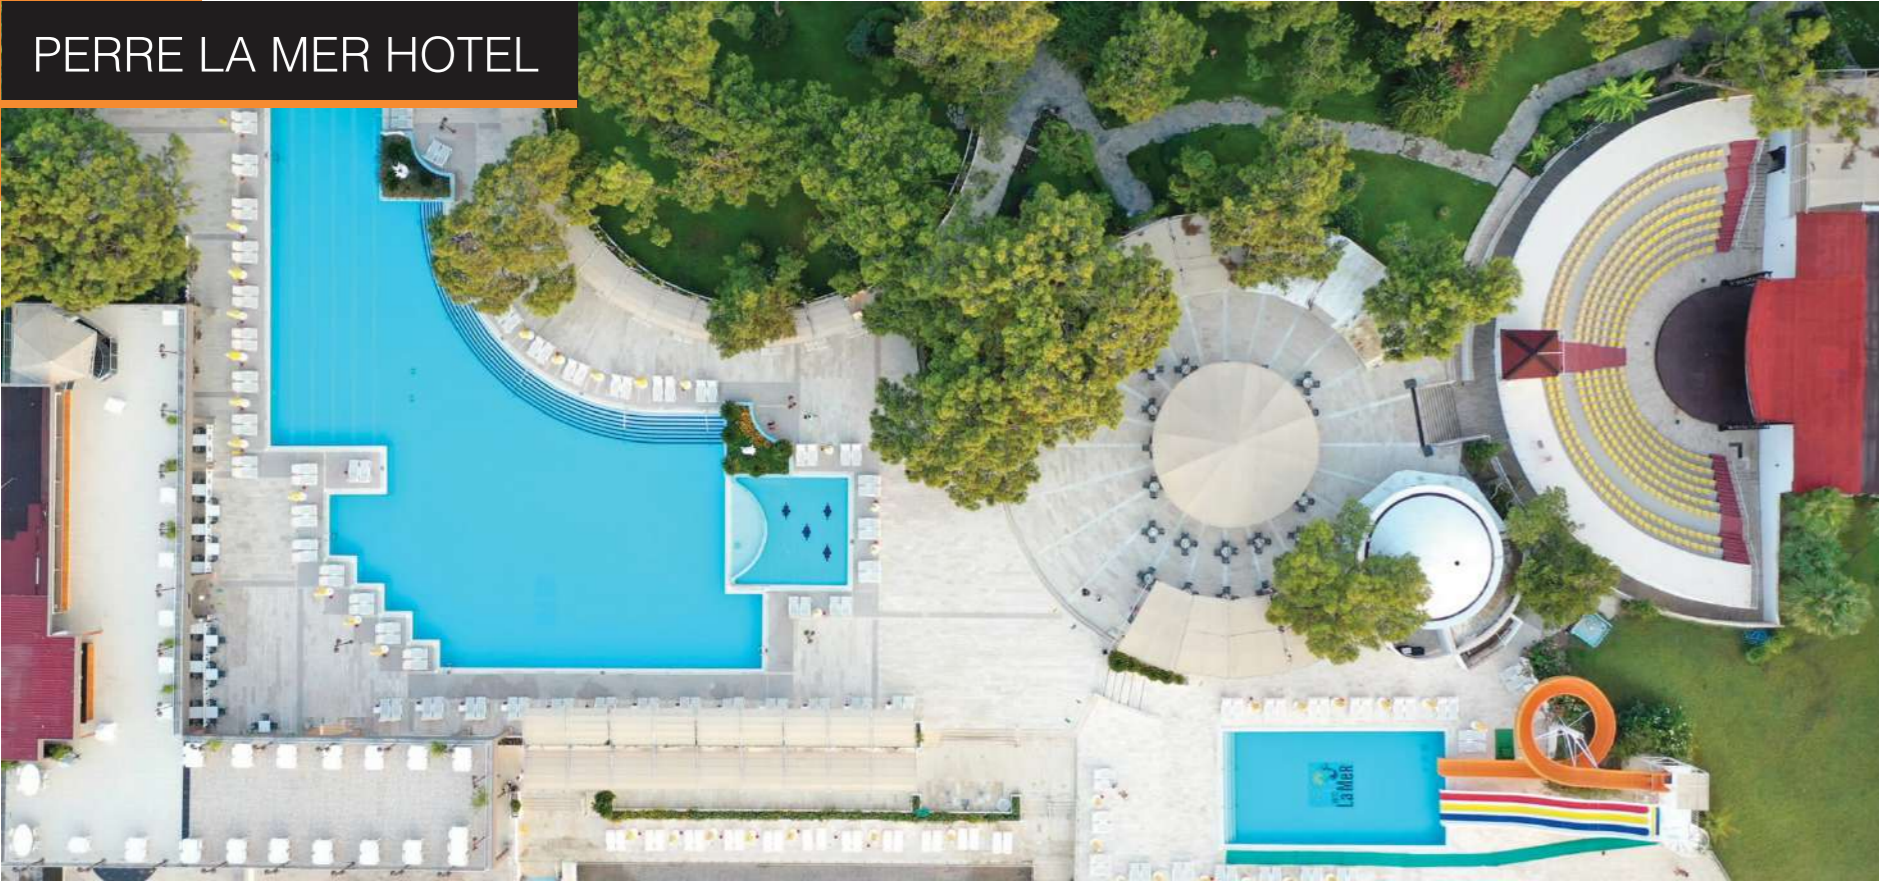

In the renovation project of Rixos Premium Tekirova, the construction process in spa & wellness, kids club, kitchen, and general manager's office areas was completed as requested. At the entrance of the spa area, we presented our decorative works created with moss plants that carry the hotel's lines.

INNOVATIVE
CONSTRUCTION SOLUTIONS

PERRE LA MER HOTEL

Perre La Mer projesinde genel mekanlar ve odalarda ihtiyaç dahilinde tüm renovasyon işleri başarıyla gerçekleştirildi.

In the Perre La Mer project, were carried out as needed has been carried out successfully in the general areas and rooms all renovation works.