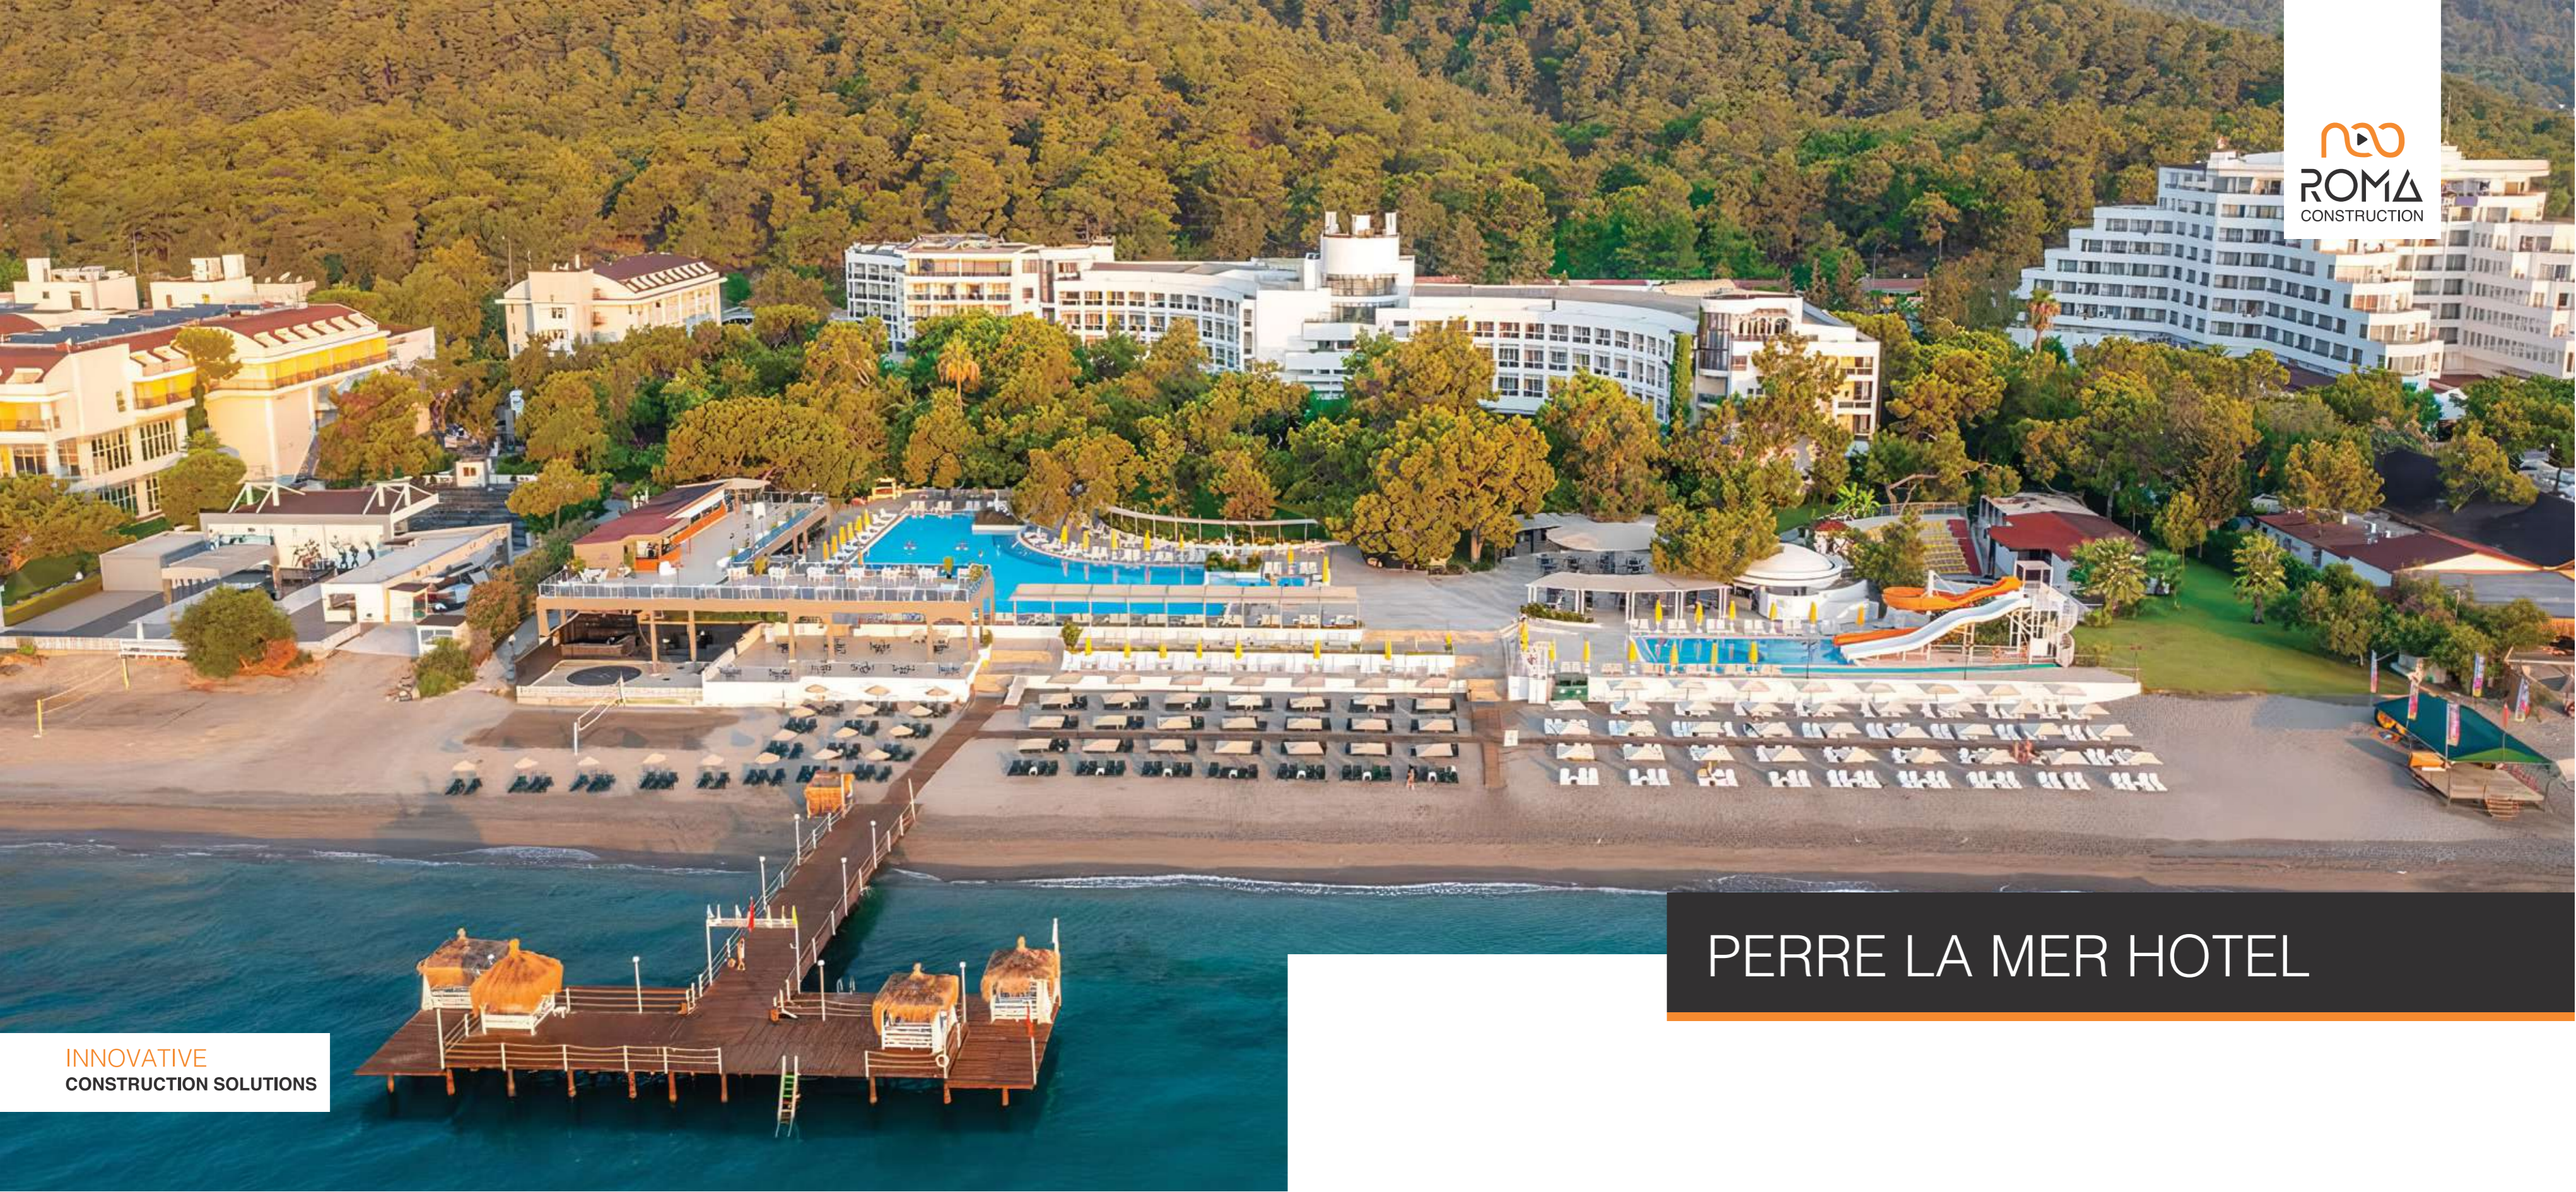

PERRE LA MER HOTEL

INNOVATIVE
CONSTRUCTION SOLUTIONS